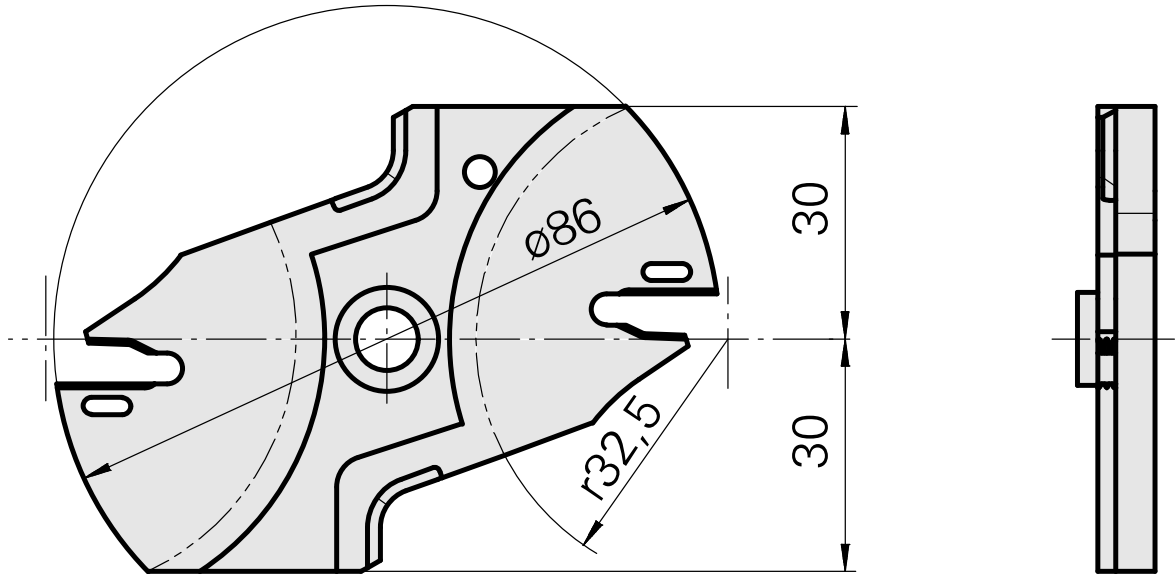

Technical data

TH accessories category

Cutting tools

Mounting

Löcher System

Documents

No downloads available for this product

Accessories