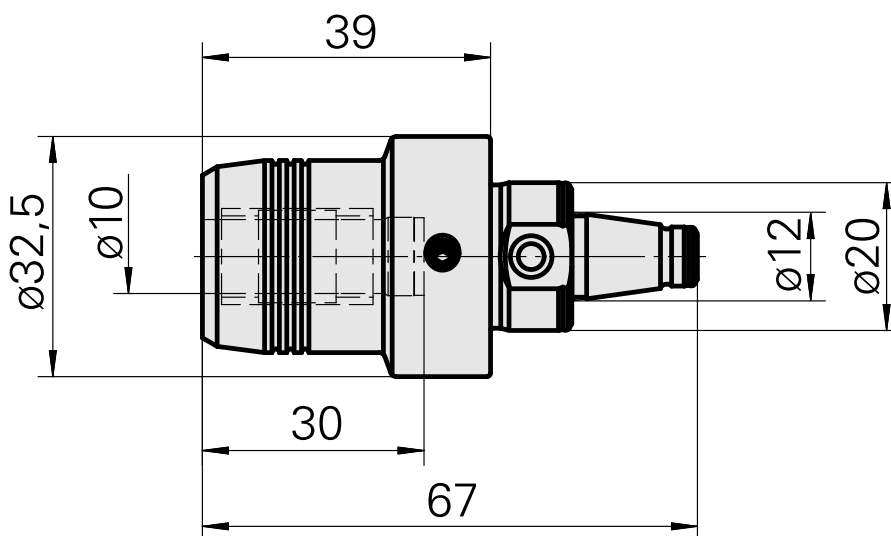

WFB 20-12 Hydraulic expansion chuck D10

Technical data

TH accessories category

WFB 20-12

Mounting

Hydraulic expansion chuck D10

Quick change inserts

hydraulic expan. mounting