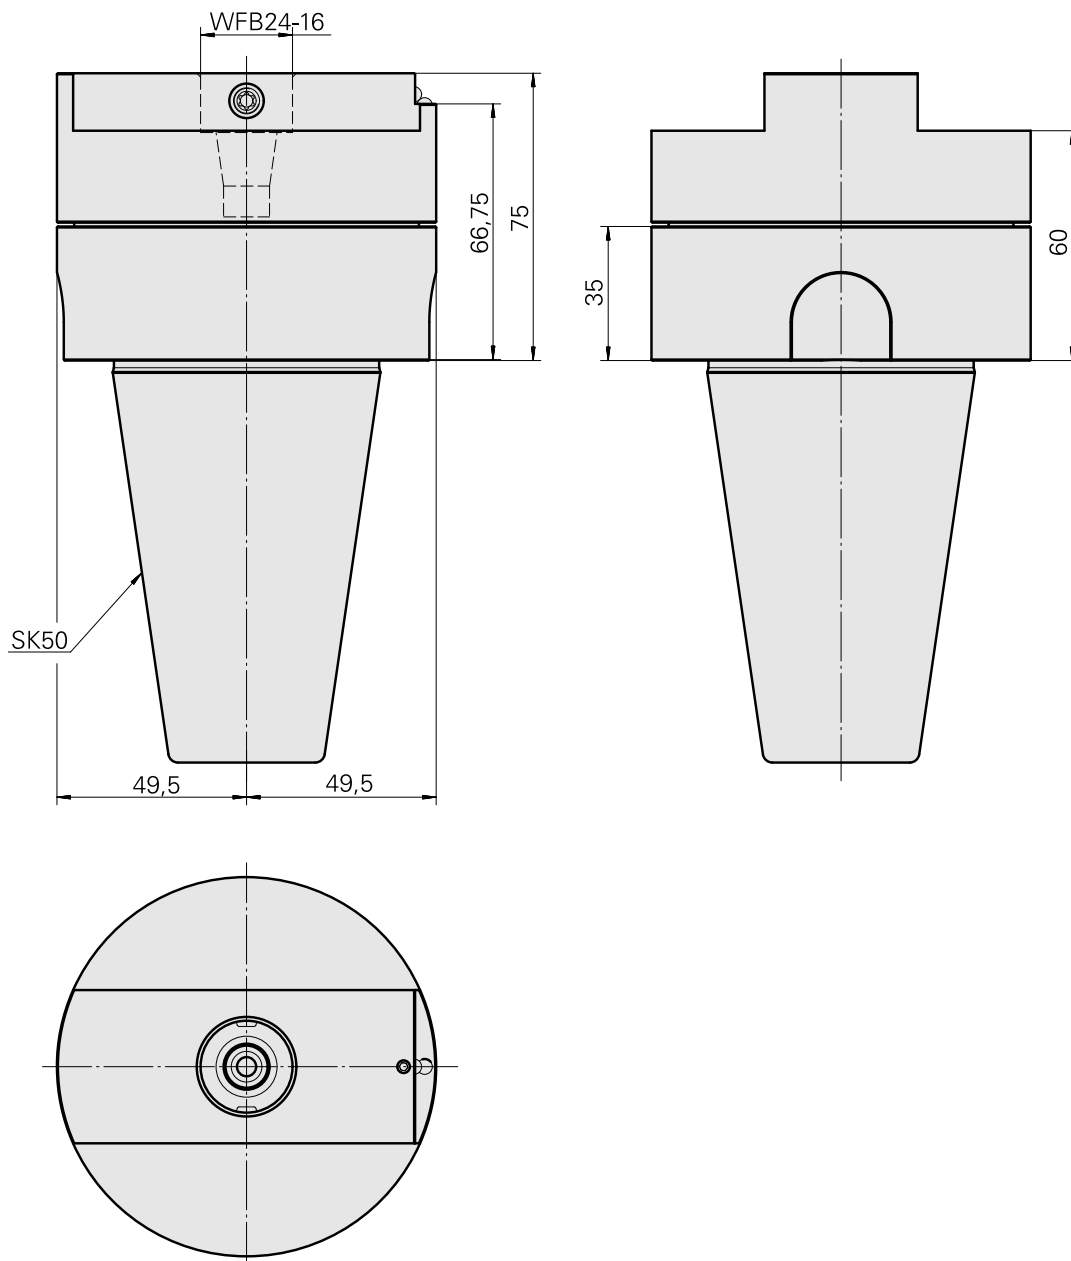

Adaptor

Technical data

TH accessories category

Adapter for presetting units

Mounting

SK50

Tool mounting

WFB 24-16