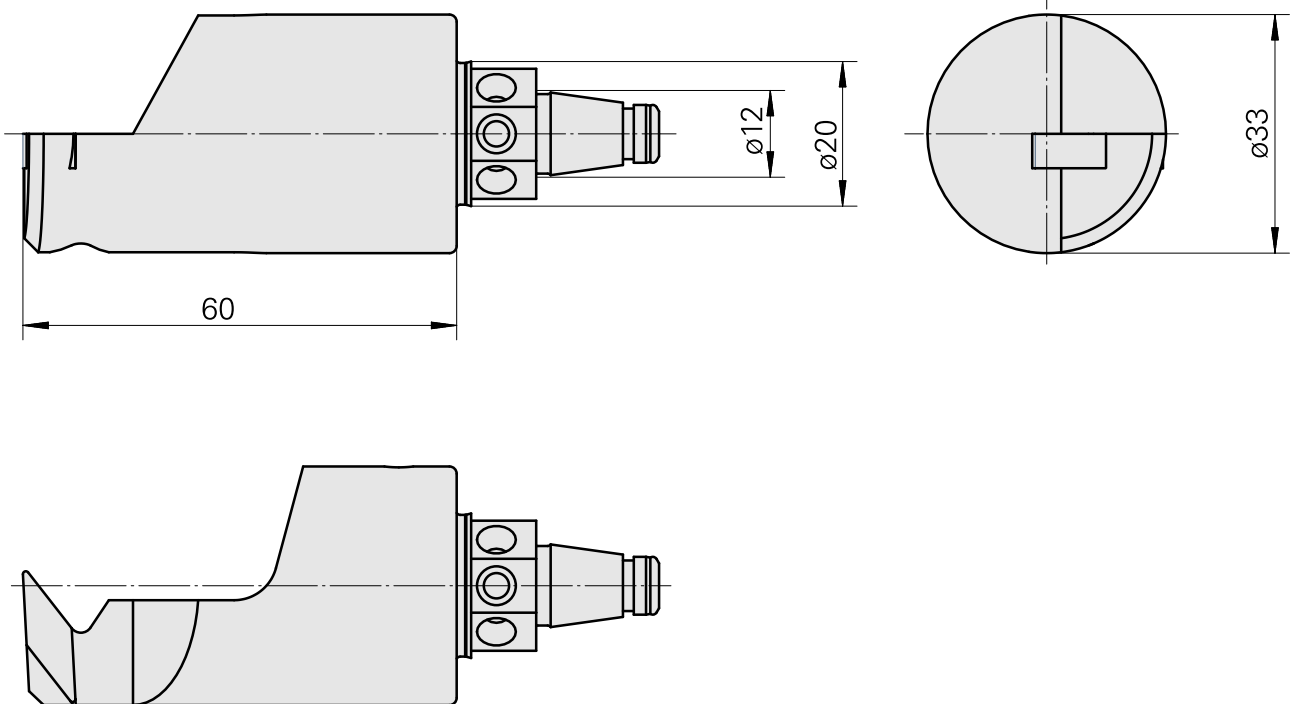

WFB 20-12 for VC.. 1103.., left, without gripper groove

Technical data

TH accessories category

WFB 20-12

Mounting

for VC.. 1103..

Quick change inserts

Turning tool holder