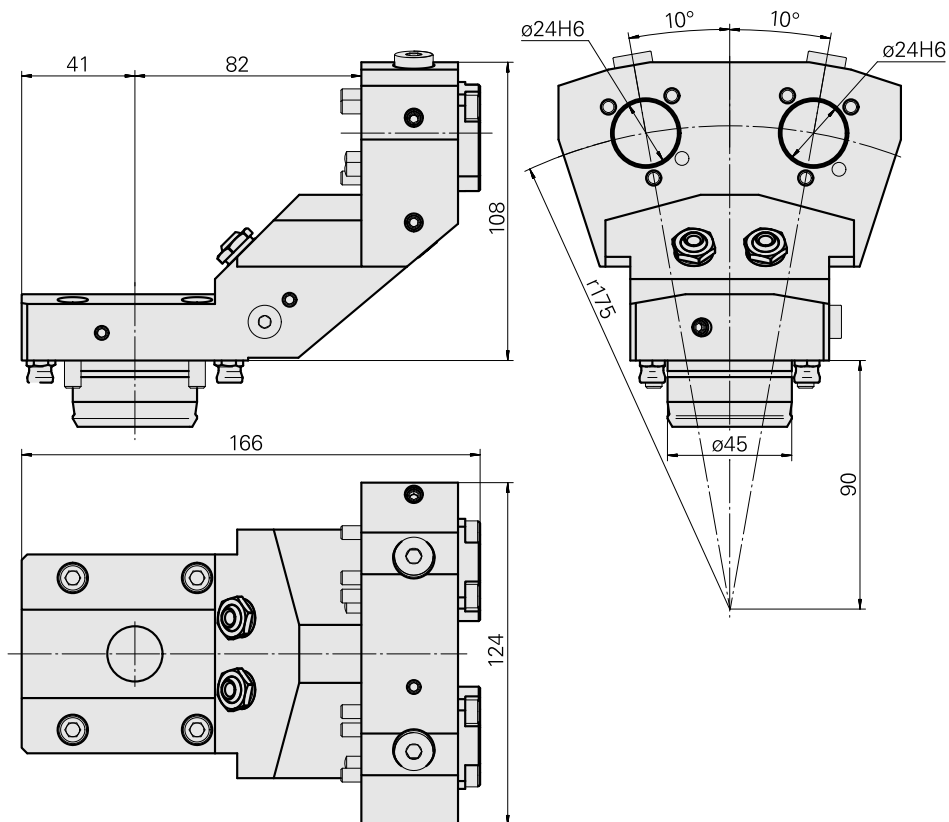

Basic holder KPS 45 D24 (0.94 "), double

Technical data

Shank KPS	KPS 45
Drive	not live
Cooling	external and internal
Mounting	D24
Pressure	80 bar, internal 120 bar opt.
X [mm]	85 (3.35")
Y [mm]	±10°
Z [mm]	-82 (-3.23)
INDEX TRAUB products	TNL18 • TNL20 • TNL32-11 compact • TNL20-11 • TNL32 compact • TNK40.2-10 • TNL20.2 • TNK40.2

[Mount D12 \(0.47"\)](#)

Product ID : 10069528

Previous product ID : W9990530

Drive not live	Cooling internal	Mounting D12	Pressure 80 bar
X [mm] 36 (1.42")	Y [mm] -	Z [mm] -	INDEX TRAUB products ABC65 • TNK42/65 • TNL18 • TNL20 • TNL32-11 • TNL32 • TNL32-11 compact • TNL20-11 • TNL32 compact • TNK40.2-10 • TNL20.2 • TNK40.2

[Mount D16 \(0.63"\)](#)

Product ID : 10506517

Previous product ID : W9990105

Drive not live	Cooling internal	Mounting D16	Pressure 80 bar
X [mm] 36 (1.42")	Y [mm] -	Z [mm] -	INDEX TRAUB products ABC65 • TNK42/65 • TNL18 • TNL20 • TNL32-11 • TNL32 • TNL32-11 compact • TNL20-11 • TNL32 compact • TNK40.2-10 • TNL20.2 • TNK40.2

Mount D20 (0.79 ")

Product ID : 10401858

Previous product ID : W9990506

Drive not live	Cooling internal	Mounting D20	Pressure 80 bar
X [mm] 40 (1.57")	Y [mm] -	Z [mm] -	INDEX TRAUB products ABC65 • TNK42/65 • TNL18 • TNL20 • TNL32-11 • TNL32 • TNL32-11 compact • TNL20-11 • TNL32 compact • TNK40.2-10 • TNL20.2 • TNK40.2