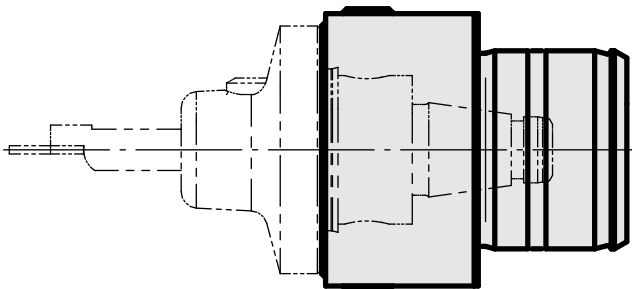

### Technical data

<b>Drive</b>	not live
<b>Cooling</b>	internal
<b>Mounting</b>	WFB 20-12
<b>Pressure</b>	80 bar
<b>X [mm]</b>	19 (0.75")
<b>Y [mm]</b>	-
<b>Z [mm]</b>	-
<b>INDEX TRAUB products</b>	ABC65 • TNK42/65 • TNL18 • TNL20 • TNL32-11 • TNL32 • TNL32-11 compact • TNL20-11 • TNL32 compact • TNK40.2-10 • TNL20.2 • TNK40.2