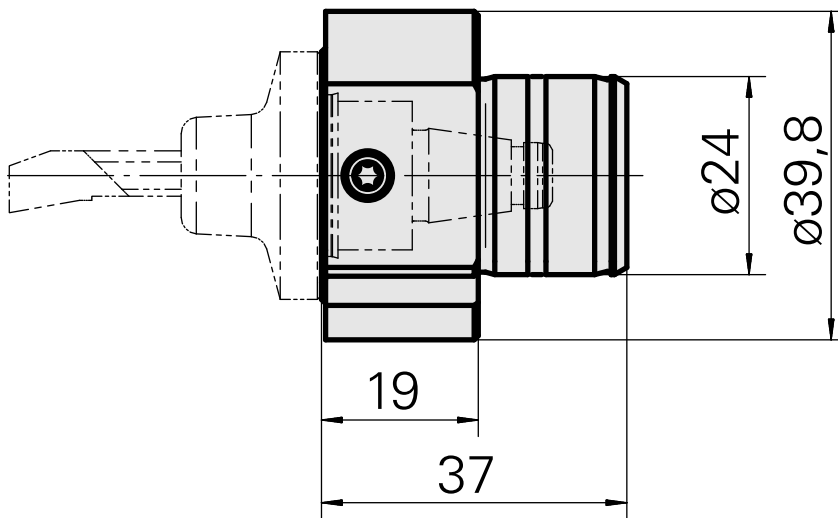

### Technical data

<b>Drive</b>	not live
<b>Cooling</b>	internal
<b>Mounting</b>	WFB 20-12
<b>Pressure</b>	80 bar
<b>X [mm]</b>	19 (0.75")
<b>Y [mm]</b>	-
<b>Z [mm]</b>	-
<b>INDEX TRAUB products</b>	ABC65 • TNK42/65 • TNL18 • TNL20 • TNL32-11 • TNL32 • TNL32-11 compact • TNL20-11 • TNL32 compact • TNK40.2-10 • TNL20.2 • TNK40.2