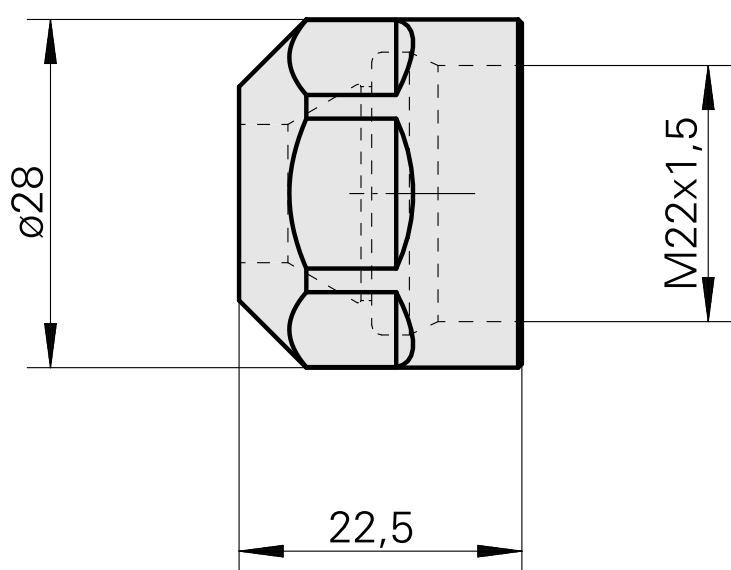

Clamping nut, for internal cooling lubricant supply

Technical data

TH accessories category	Clamping nut
Mounting	ER16
Collet type	ER 16
Clamping nut type	Female thread

11065621
901939.3161

INDEX

Documents

No downloads available for this product