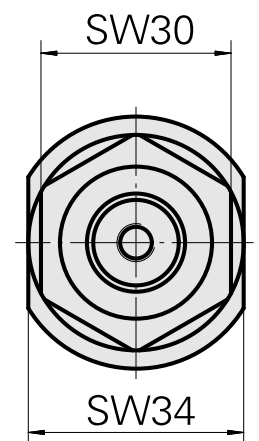

### Technical data

|                             |  |
|-----------------------------|--|
| <b>Drive</b>                | not live   |
| <b>Cooling</b>              | internal   |
| <b>Mounting</b>             | ER20   |
| <b>Pressure</b>             | 80 bar   |
| <b>X [mm]</b>               | 54 (2.13")   |
| <b>Y [mm]</b>               | -  |
| <b>Z [mm]</b>               | -  |
| <b>INDEX TRAUB products</b> | ABC65 • TNK42/65 • TNL18 •<br>TNL20 • TNL32-11 • TNL32 •<br>TNL32-11 compact • TNL20-11<br>• TNL32 compact • TNK40.2-10 •<br>TNL20.2 • TNK40.2 |