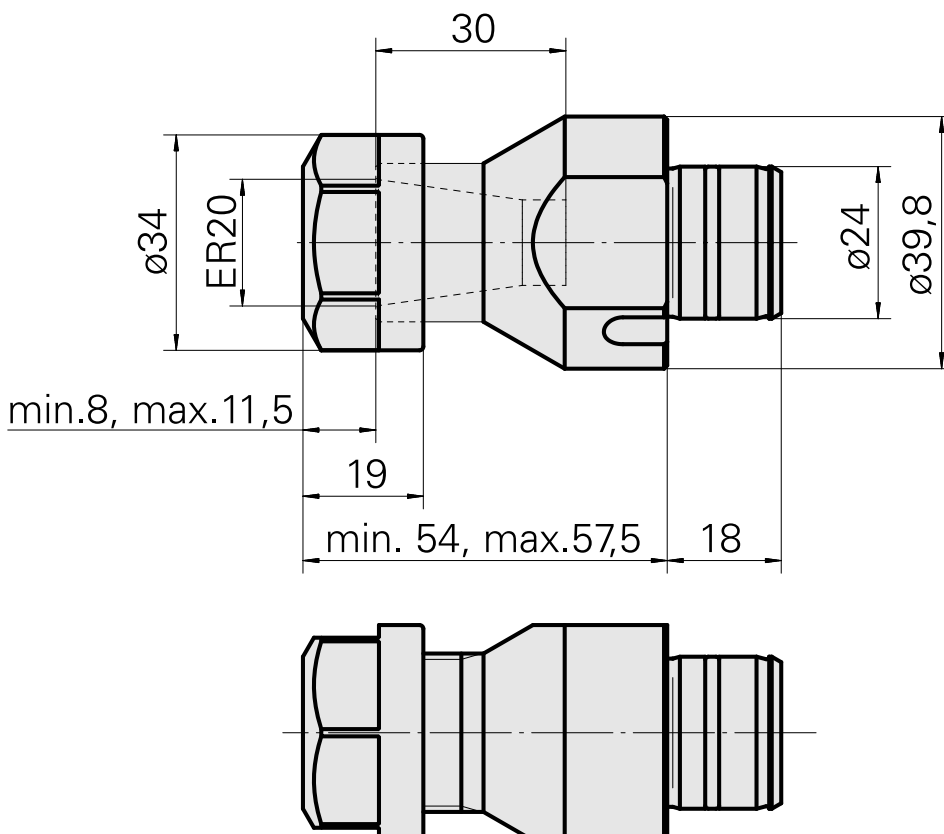

## Mount ER20

### Technical data

|                             |  |
|-----------------------------|--|
| <b>Drive</b>                | not live   |
| <b>Cooling</b>              | internal   |
| <b>Mounting</b>             | ER20   |
| <b>Pressure</b>             | 80 bar   |
| <b>X [mm]</b>               | 54 (2.13")   |
| <b>Y [mm]</b>               | -  |
| <b>Z [mm]</b>               | -  |
| <b>INDEX TRAUB products</b> | ABC65 • TNK42/65 • TNL18 •<br>TNL20 • TNL32-11 • TNL32 •<br>TNL32-11 compact • TNL20-11<br>• TNL32 compact • TNK40.2-10 •<br>TNL20.2 • TNK40.2 |