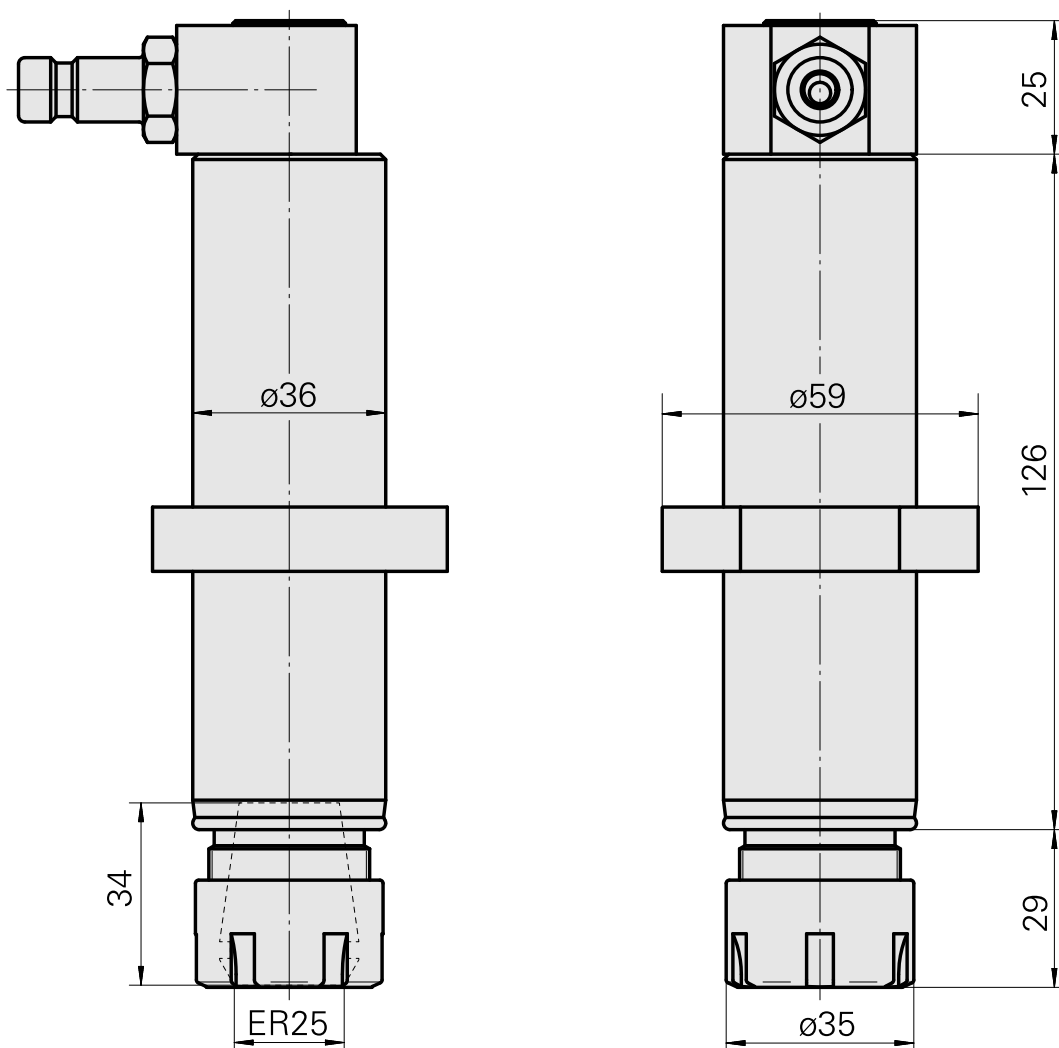

## Drilling tool holder ER25

### Technical data

|                      |  |
|----------------------|--|
| Drive                | not live   |
| Fixation MS          | Clamping ring D36  |
| Cooling              | internal   |
| Pressure             | 80 bar   |
| Mounting             | ER25   |
| X [mm]               | -  |
| Y [mm]               | -  |
| Z [mm]               | -  |
| INDEX TRAUB products | MS32C • MS52C • MS32-6.2 •<br>MS40-6 • MS40-8 • MS52-6.3 •<br>MS32-6.3 |