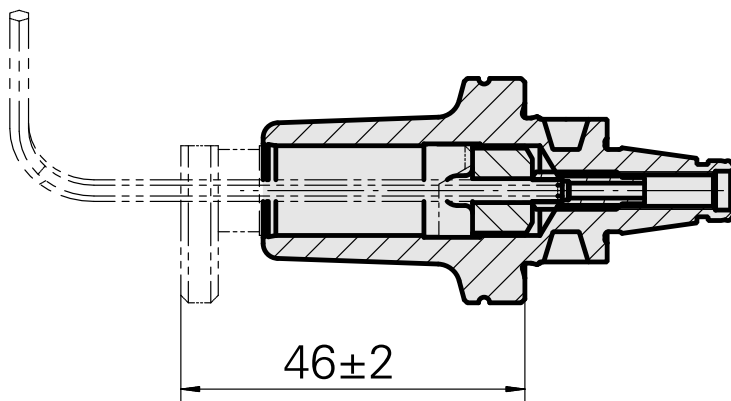

## WFB 20-12 D12, fixed pos., Horn 108-116

### Technical data

TH accessories category

WFB 20-12

Mounting

D12, fixed pos., Horn 108-116

Quick change inserts

miscell mounting