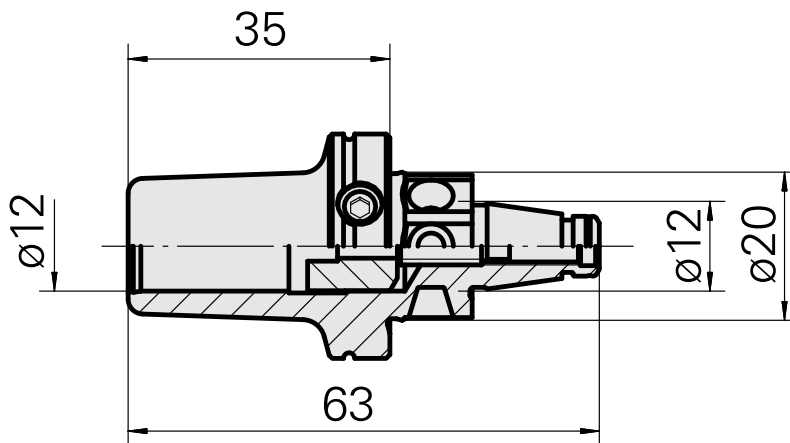

## WFB 20-12 D12, fixed pos., Horn 108-116

### Technical data

TH accessories category

WFB 20-12

Mounting

D12, fixed pos., Horn 108-116

Quick change inserts

miscell mounting