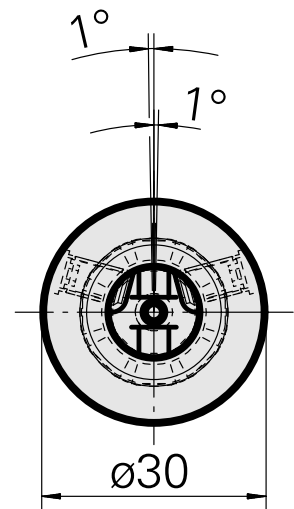

## WFB 20-12 D12, fixed pos., Horn 108-116

### Technical data

TH accessories category

WFB 20-12

Mounting

D12, fixed pos., Horn 108-116

Quick change inserts

miscell mounting

### [Adjusting screw M 5x15](#)

Product ID : 10491071

Previous product ID : 326794

---

### [Setting gauge D12h6](#)

Product ID : 10552053

Previous product ID : W9990118

---