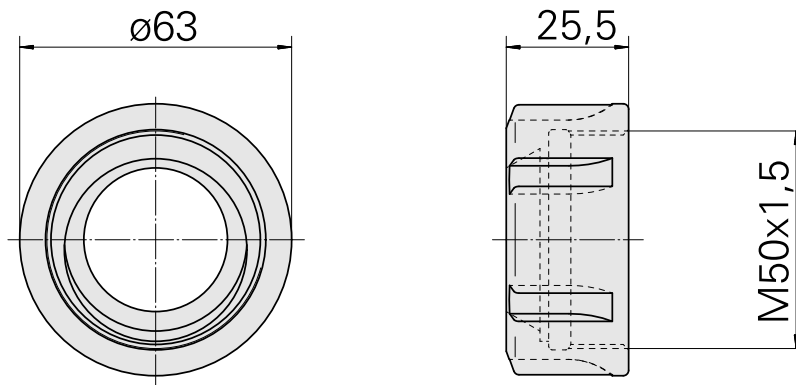

Clamping nut

Technical data

TH accessories category

Clamping nut

Mounting

ER40

Collet type

ER 40

Clamping nut type

Female thread