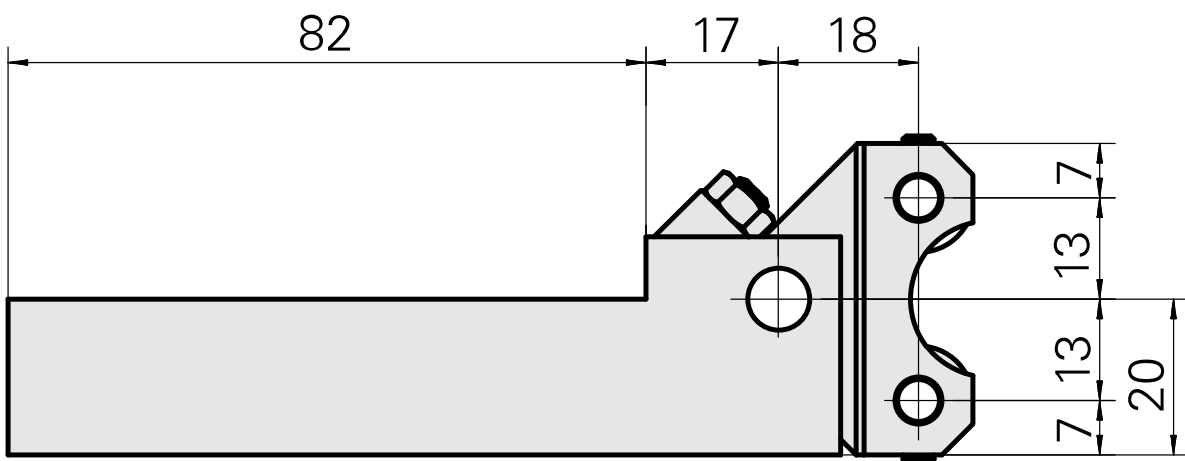

Insert, for 2 knurling wheels

Technical data

TH accessories category

Knurling tool holder

Mounting

Square 20x20

Documents

No downloads available for this product