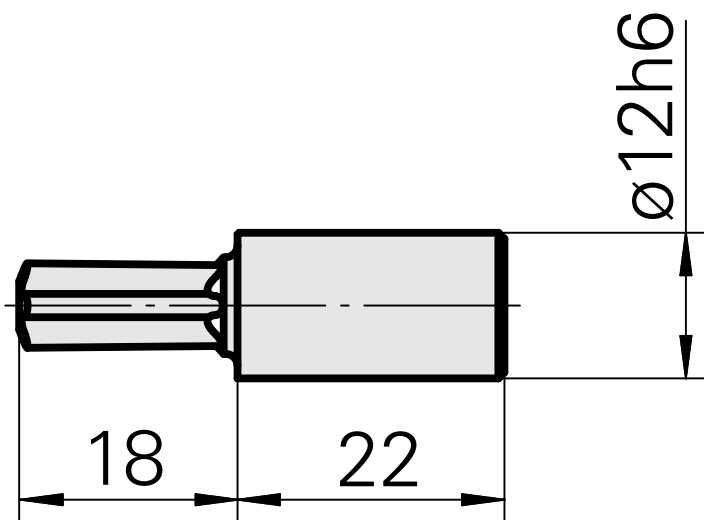

Broach Torx 60

Technical data

TH accessories category	Broach
Mounting	Torx 60
Tool mounting	12mm

Documents

No downloads available for this product