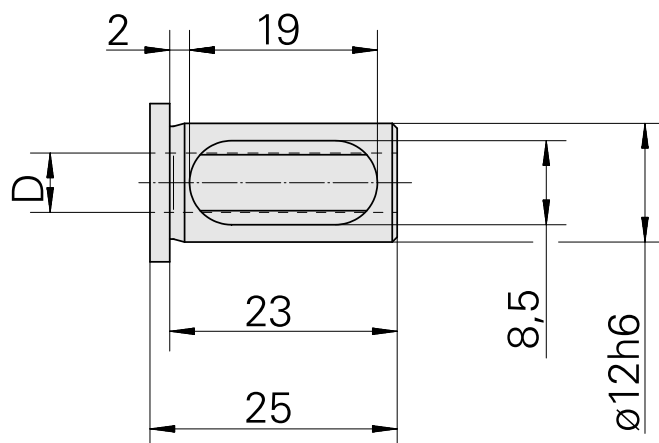

Mounting sleeve with collar D12/ 3mm

Technical data

TH accessories category	Mounting sleeve with collar
Mounting	D12
Tool mounting	3mm

Documents

No downloads available for this product