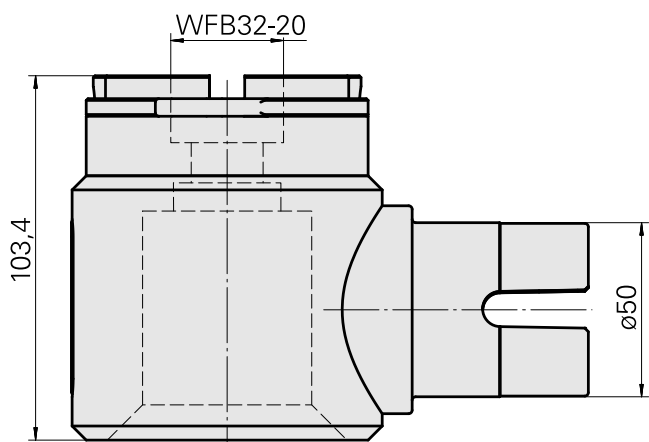

## Adapter mounting aid WFB 32-20

### Technical data

TH accessories category

Adapter mounting aid

Tool mounting

WFB 32-20