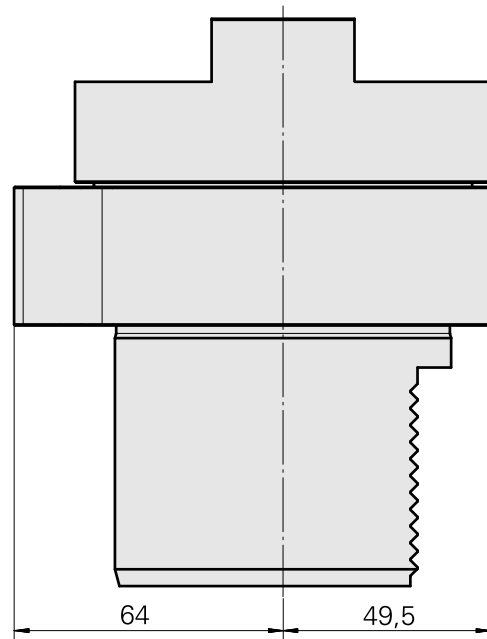

### Technical data

TH accessories category

Adapter for presetting units

Mounting

D80 for presetting devices

Tool mounting

WFB 20-12