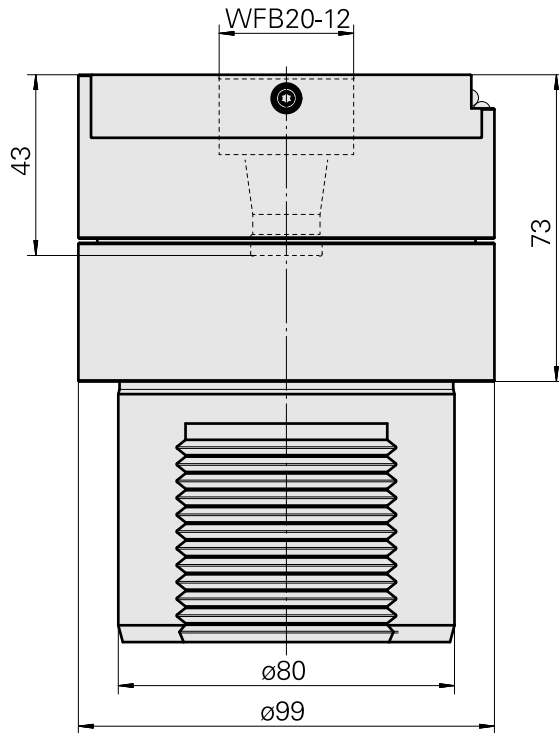

### Technical data

TH accessories category

Adapter for presetting units

Mounting

D80 for presetting devices

Tool mounting

WFB 20-12