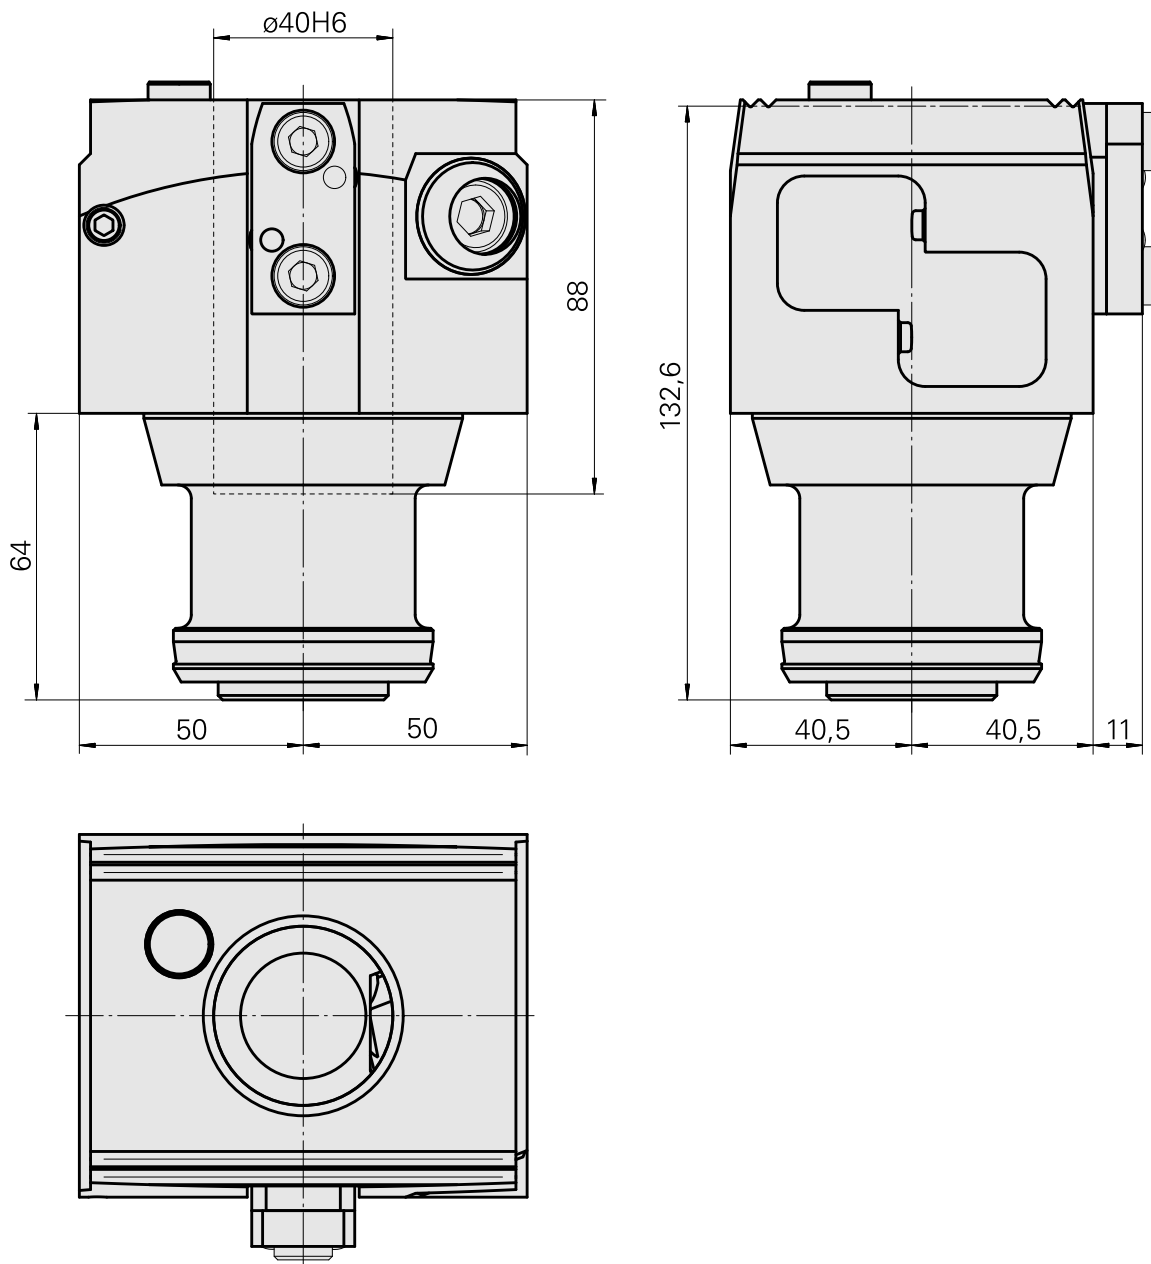

Mount VDI40

Technical data

TH accessories category

Adapter pre-adjustment block

Tool mounting

VDI 40

Documents

No downloads available for this product