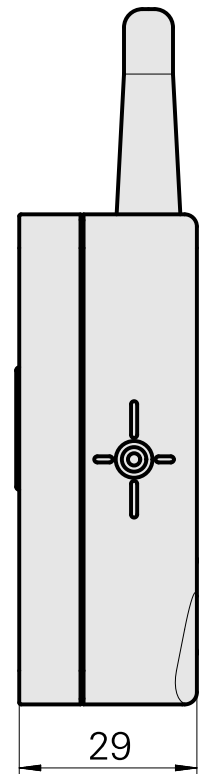

CRT screen, Display, external

Technical data

TH accessories category

Accessories for fluid spindle

Documents

No downloads available for this product