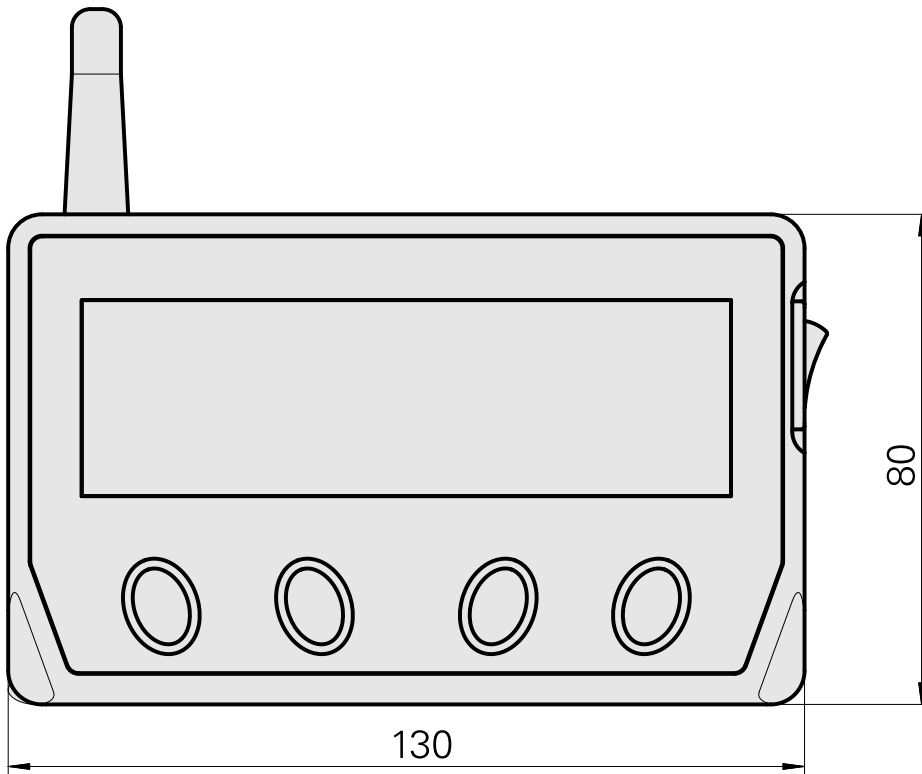

CRT screen, Display, external

Technical data

TH accessories category

Accessories for fluid spindle

Documents

No downloads available for this product