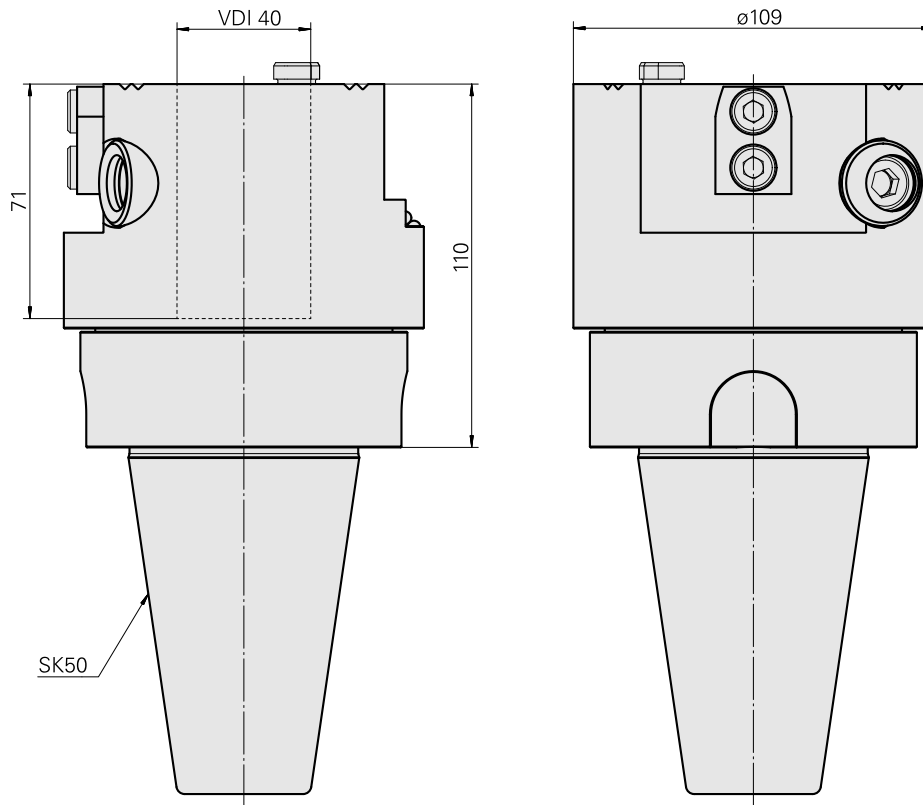

Adaptor

Technical data

TH accessories category

Adapter for presetting units

Mounting

SK50

Tool mounting

VDI 40