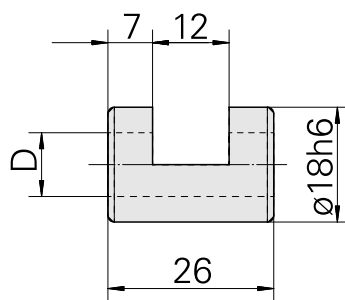

## Clamping sleeve D18/ 14mm

### Technical data

TH accessories category	Clamping sleeve
Mounting	D18
Tool mounting	14mm

10914447  
993118.1400

**INDEX**

---