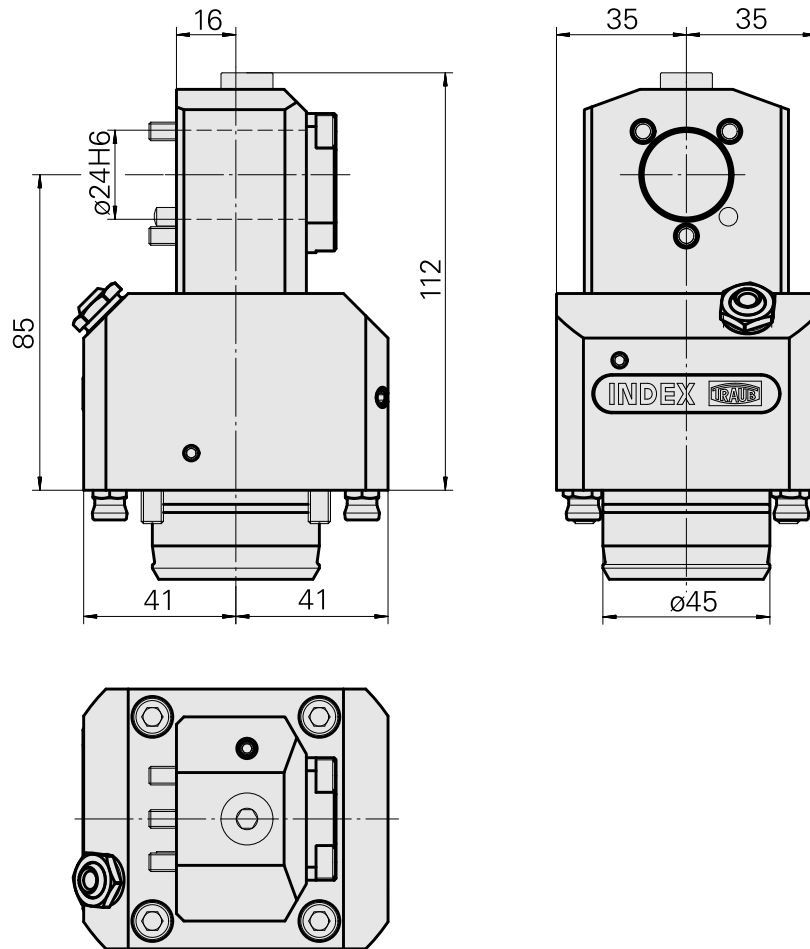

Basic holder KPS 45 D24 (0.94 ")

Technical data

Shank KPS	KPS 45
Drive	not live
Cooling	external and internal
Mounting	D24
Pressure	80 bar, internal 120 bar opt.
X [mm]	85 (3.35")
Y [mm]	–
Z [mm]	16 (0.63)
INDEX TRAUB products	TNL18 • TNL20 • TNL32-11 • TNL32 • TNL32-11 compact • TNL20-11 • TNL32 compact • TNK40.2-10 • TNL20.2 • TNK40.2

Note

Can not be used for machining on the main spindle!

Documents

No downloads available for this product

Accessories

Required for operation

[Coolant tube, L=100 mm \(3.93"\)](#)

Product ID : 10346684