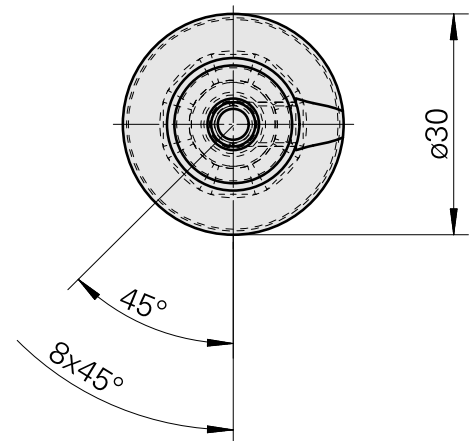

WFB 20-12 D6

Technical data

TH accessories category

WFB 20-12

Mounting

D6

Quick change inserts

Boring tool holder

Documents

No downloads available for this product

Accessories

Optional accessories

Other accessories

[Adjusting screw M 5x15](#)

Product ID : 10491071

Previous product ID : 326794

[Grub screw](#)

Product ID : 10518942

Previous product ID : 410156.0605
