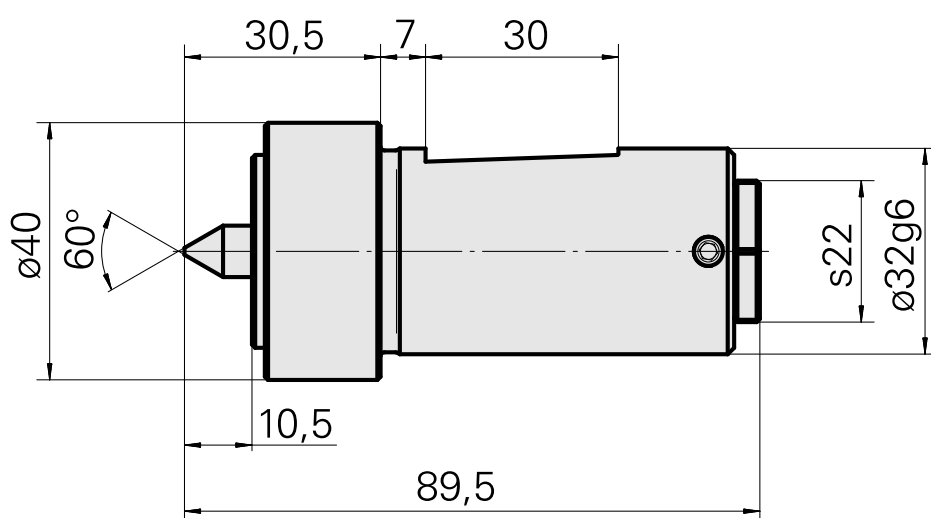

Center

Technical data

TH accessories category

Center

Mounting

D32

Documents

No downloads available for this product