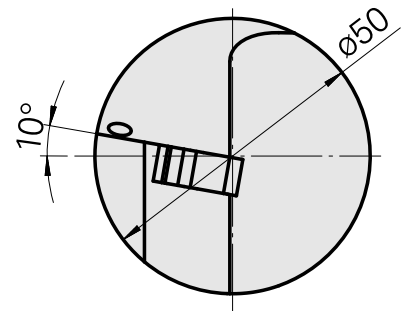

## WFB 32-20 for Threading insert 3EL-, right, without gripper groove

### Technical data

TH accessories category

WFB 32-20

Mounting

for Threading insert 3EL-

Quick change inserts

Turning tool holder