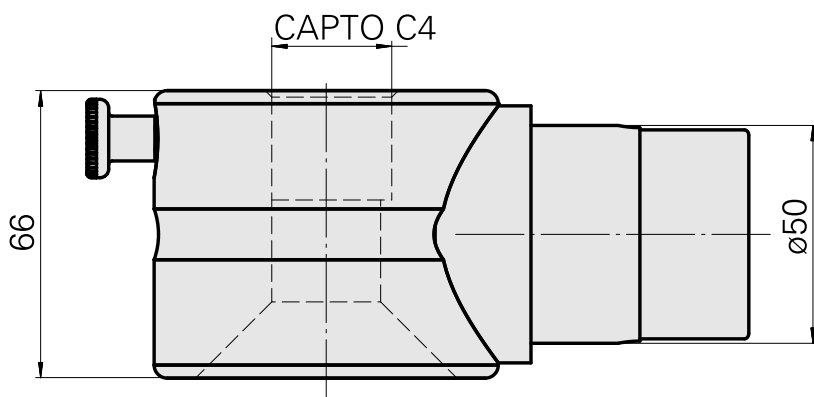

Adapter mounting aid INDEX CAPTO C4

Technical data

TH accessories category

Adapter mounting aid

Tool mounting

CAPTO C4

Documents

No downloads available for this product