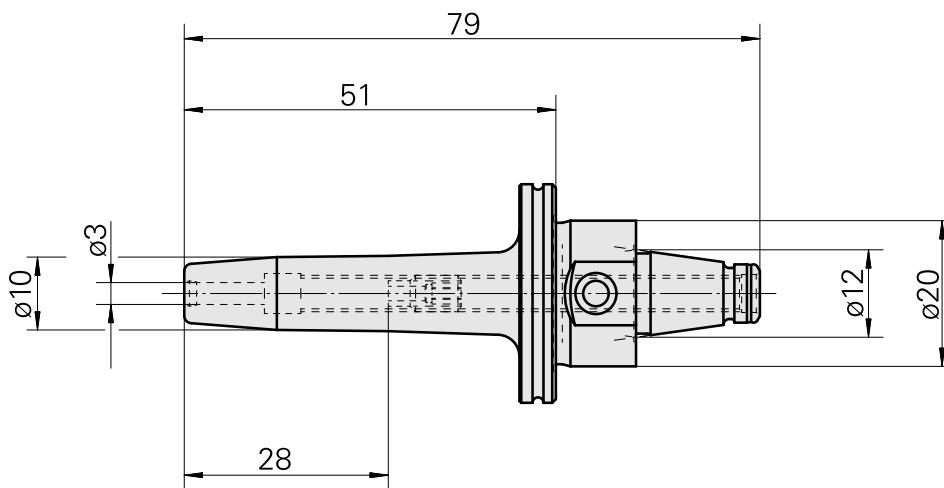

WFB 20-12 Shrink-fit mounting D3

Technical data

TH accessories category

WFB 20-12

Mounting

Shrink-fit mounting D3

Quick change inserts

shrink-fit mounting

Documents

No downloads available for this product

Accessories

Optional accessories

Other accessories

[Adjusting screw M 5x10](#)

Product ID : 10674886

Previous product ID : 326793
