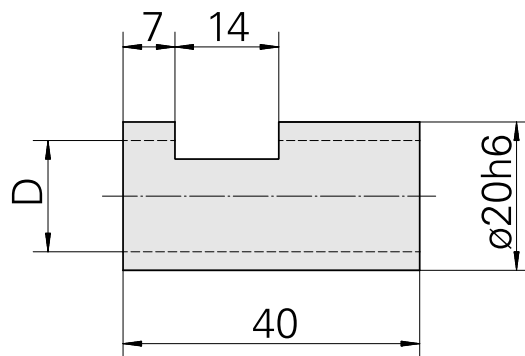

## Clamping sleeve D20/ 9mm

### Technical data

TH accessories category	Clamping sleeve
Mounting	D20
Tool mounting	9mm

10868677  
993120.0900

**INDEX**

---