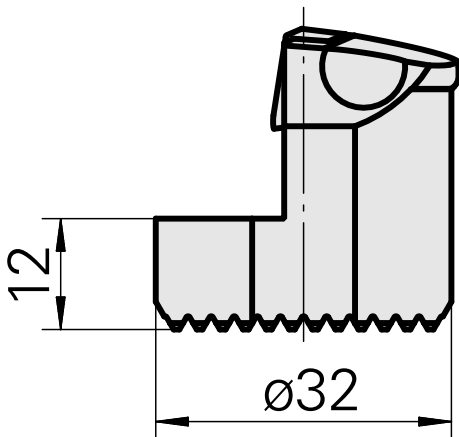

Boring head for VC.. 1604..

Technical data

Mounting	for VC.. 1604..
Cooling	internal
Pressure	50 bar
X [mm]	32 (1.26")
Z [mm]	22 (0.87)
INDEX TRAUB products	G220.3 • R200 • TNX65/42 • TNX220.3

10862271
W9990172

INDEX

Documents

No downloads available for this product

Accessories

Required for operation

[Countersunk screw Wohlhaupter Nr. 115673](#)

Product ID : 10587078

Previous product ID : W00013.0026
