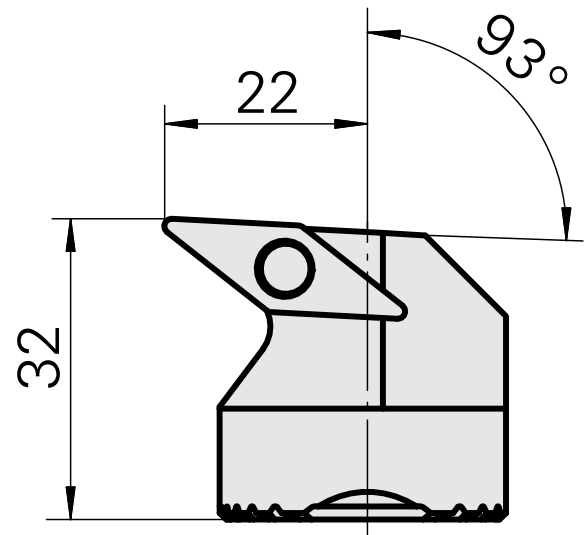

Boring head for VC.. 1604..

Technical data

Mounting	for VC.. 1604..
Cooling	internal
Pressure	50 bar
X [mm]	32 (1.26")
Z [mm]	22 (0.87)
INDEX TRAUB products	G220.3 • R200 • TNX65/42 • TNX220.3

10862271
W9990172

INDEX

Documents

No downloads available for this product

Accessories

Required for operation

[Countersunk screw Wohlhaupter Nr. 115673](#)

Product ID : 10587078

Previous product ID : W00013.0026
