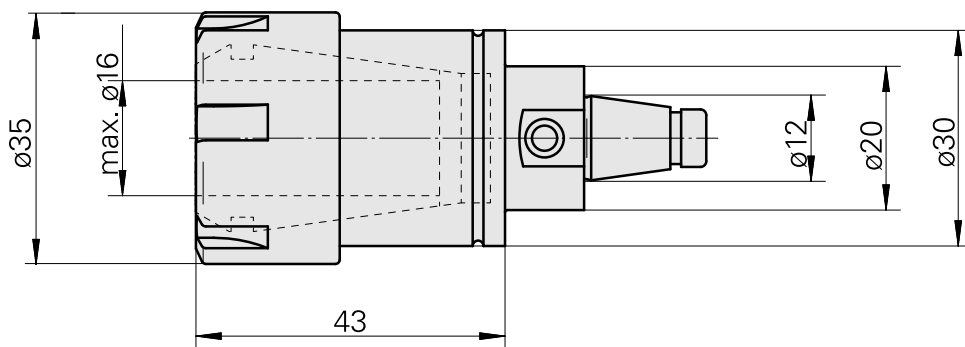

WFB 20-12 ER25, mit Mini-Spannmutter

Technical data

WZH Zubehörkategorie

WFB 20-12

Aufnahme

ER25

Schnellwechseleinsätze

Spannzangenaufnahme

Documents

No downloads available for this product

Accessories

Required for operation

[Spanner](#)

Product ID : 10408249

Previous product ID : 490219.2251

TH accessories category Tool	Mounting ER25	Collet type ER 25	Clamping nut type Female thread diameter reduced
Tools for Collet chucks Clamping nut wrench			

Optional accessories

Tool holder accessories

[Clamping nut](#)

Product ID : 10861535

Previous product ID : 901939.2251

TH accessories category Clamping nut	Mounting ER25	Collet type ER 25	Clamping nut type Female thread diameter reduced
---	------------------	----------------------	---