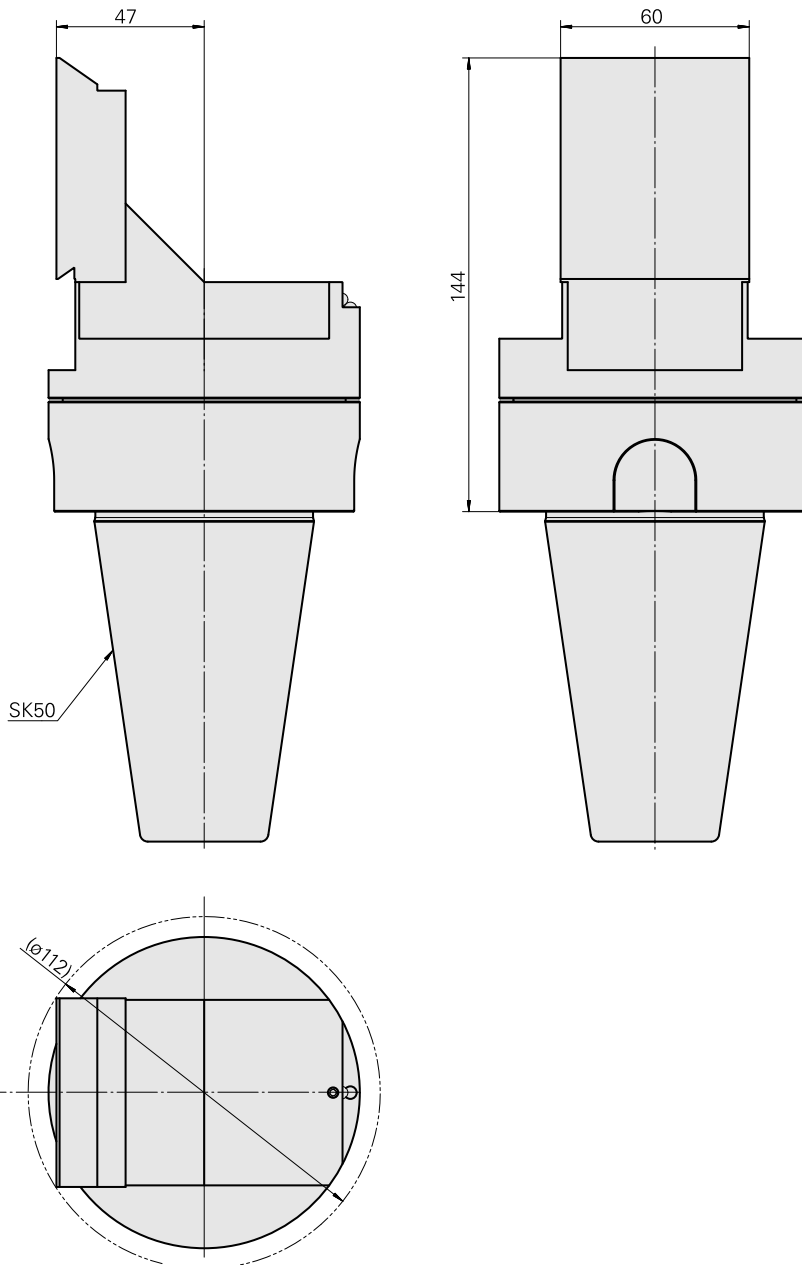

### Technical data

TH accessories category

Adapter for presetting units

Mounting

SK50

Tool mounting

MS16/MS22 Cross slide

10848553  
W9990991