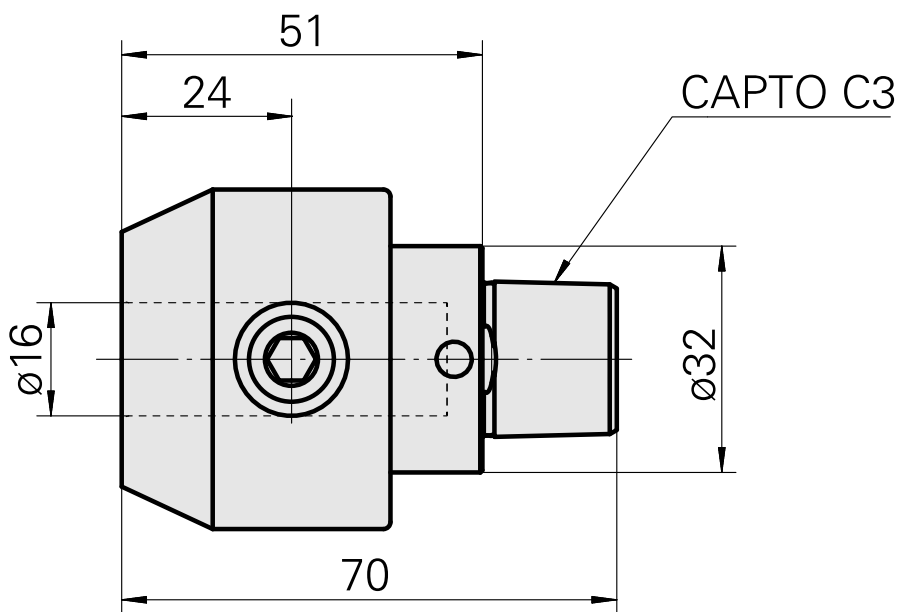

INDEX CAPTO C3 D16

Technical data

TH accessories category

INDEX CAPTO C3

Mounting

D16

Quick change inserts

Weldon mounting

Documents

No downloads available for this product

Accessories

Optional accessories

Other accessories

[Mounting sleeve with collar D16](#)

Product ID : 10914323

Previous product ID : W67511.04--

[Clamping sleeve D16](#)

Product ID : 10981161

Previous product ID : W95280.215-
