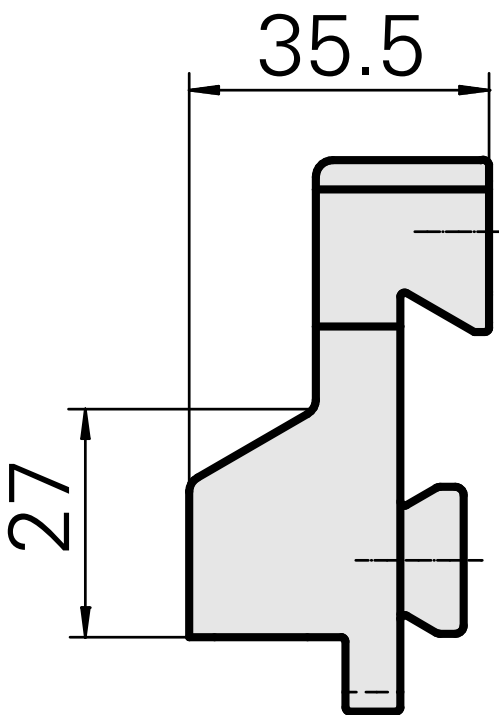

Blanking plug Circular prism

Technical data

Shank TNL

Drive

Fixation TNL

INDEX TRAUB products

Circular prism

not live

Central tensioning screw

TNK36 • TNL26

10829277
985571

INDEX

Documents

No downloads available for this product