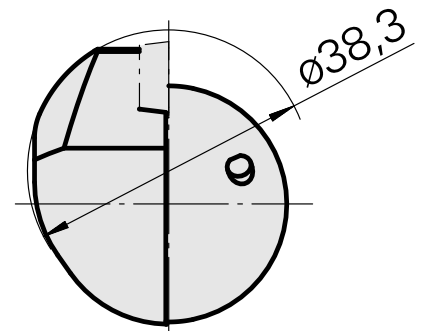

## INDEX CAPTO C3 for CC.. 09T3.., left, with gripper groove

### Technical data

TH accessories category

INDEX CAPTO C3

Mounting

for CC.. 09T3..

Quick change inserts

Turning tool holder