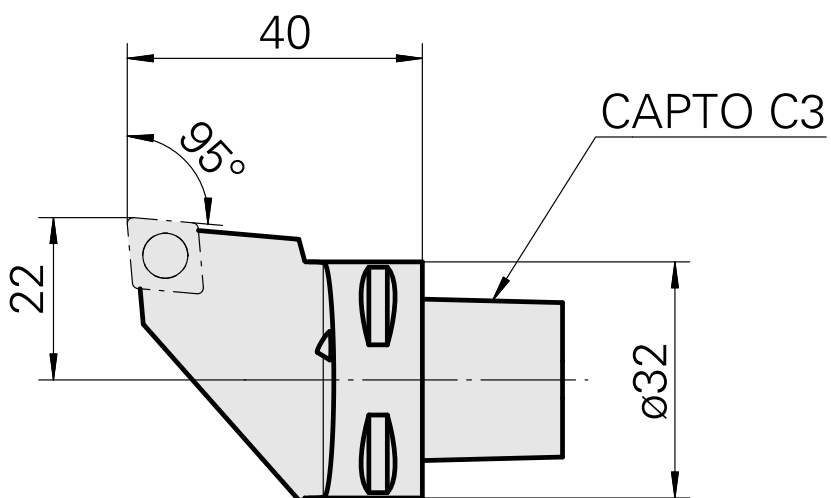

## INDEX CAPTO C3 for CC.. 09T3.., left, with gripper groove

### Technical data

TH accessories category

INDEX CAPTO C3

Mounting

for CC.. 09T3..

Quick change inserts

Turning tool holder