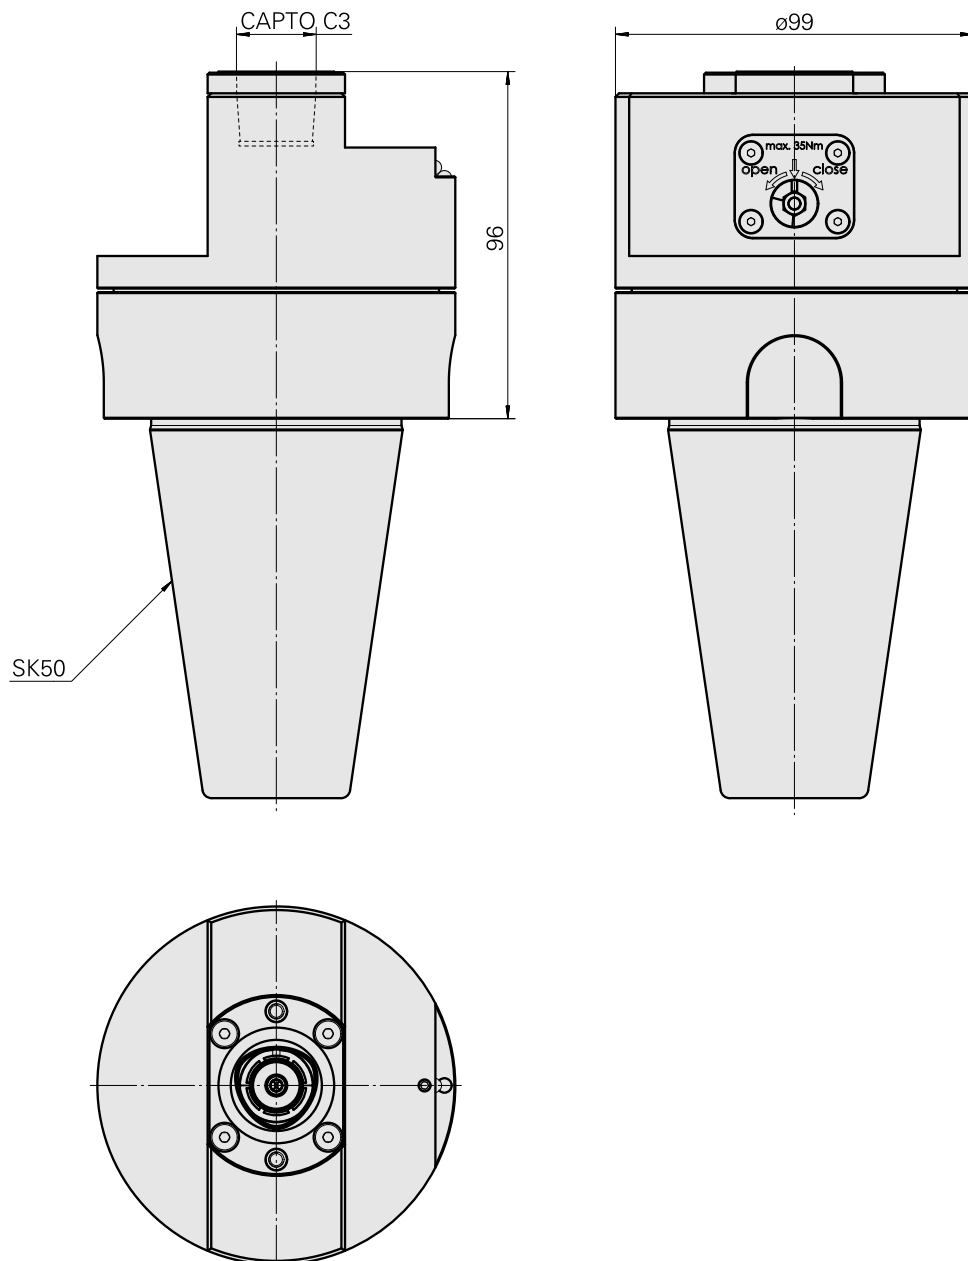

### Technical data

TH accessories category

Adapter for presetting units

Mounting

SK50

Tool mounting

CAPTO C3

10804854  
W9990955