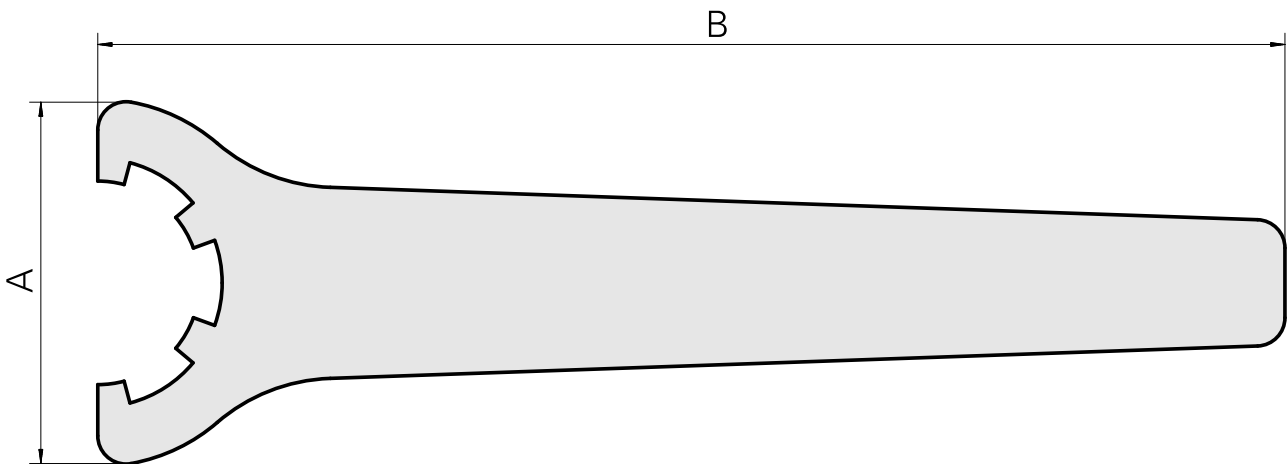

Spanner

Technical data

TH accessories category	Tool
Mounting	ER25
Collet type	ER 25
Clamping nut type	Female thread
Tools for Collet chucks	Clamping nut wrench

10802433
490219.0251

INDEX

Documents

No downloads available for this product