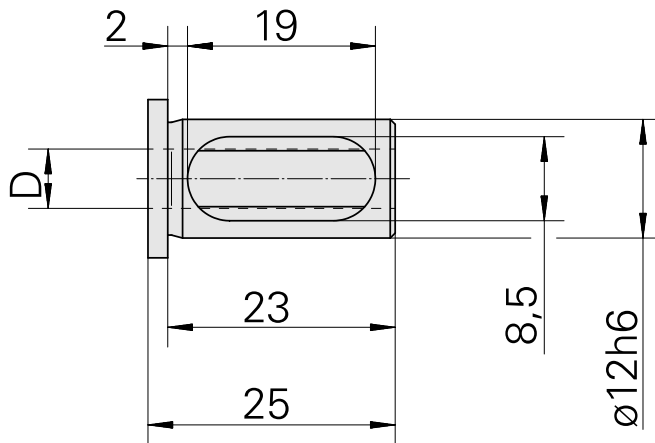

Mounting sleeve with collar D12/ 10mm

Technical data

TH accessories category	Mounting sleeve with collar
Mounting	D12
Tool mounting	10mm

Documents

No downloads available for this product