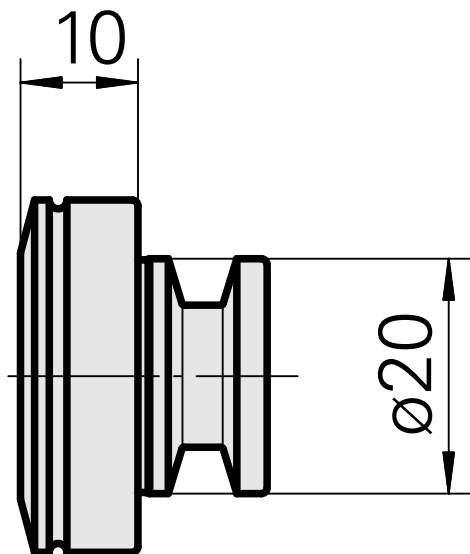

WFB 20-12, blanking plug

Technical data

TH accessories category

WFB 20-12

Quick change inserts

miscell mounting

10775402
837714

INDEX