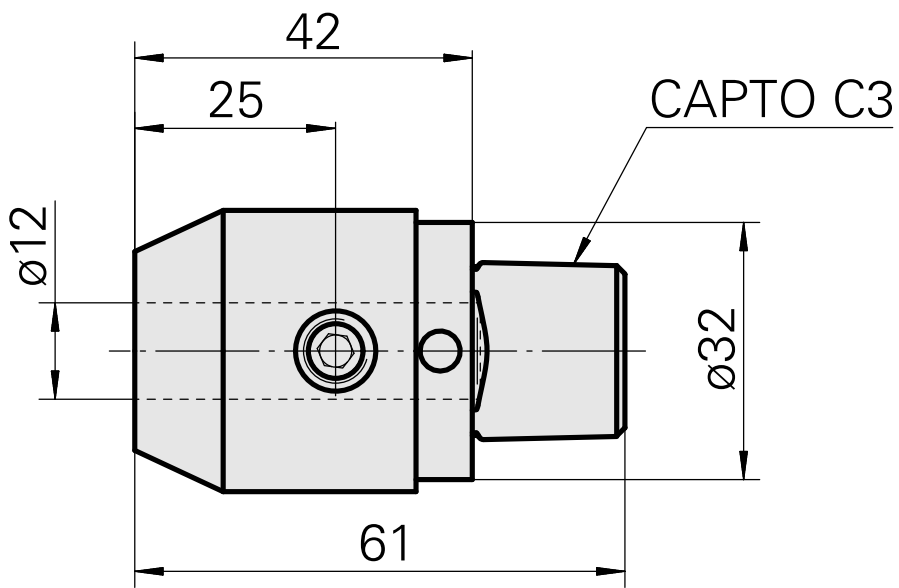

INDEX CAPTO C3 D12

Technical data

TH accessories category	INDEX CAPTO C3
Mounting	D12
Quick change inserts	Weldon mounting

Documents

No downloads available for this product

Accessories

Optional accessories

Other accessories

[Mounting sleeve with collar D12](#)

Product ID : 11060576

Previous product ID : W94280.21--

[Clamping sleeve D12](#)

Product ID : 10964938

Previous product ID : 993112.-----
