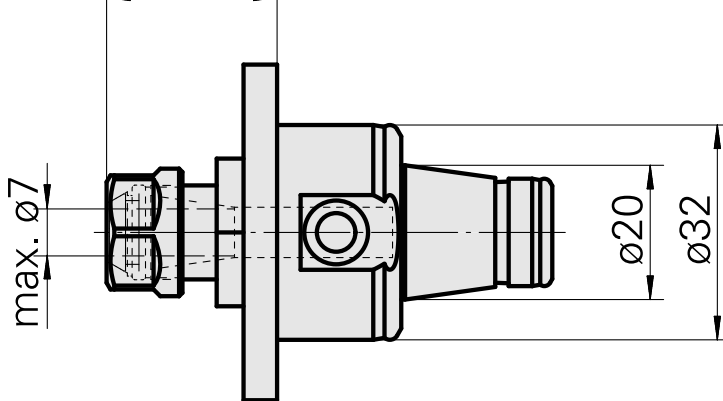

### Technical data

TH accessories category

WFB 32-20

Mounting

ER11

Quick change inserts

collet mounting

min.23,7 - max.25,4