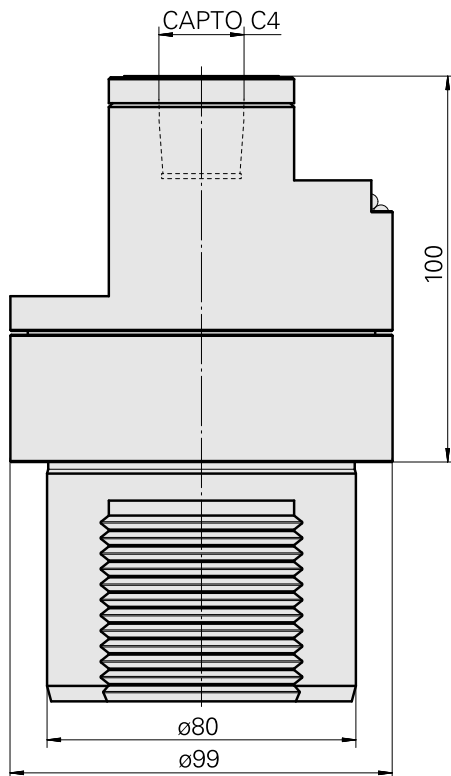

### Technical data

TH accessories category

Adapter for presetting units

Mounting

D80 for presetting devices

Tool mounting

CAPTO C4