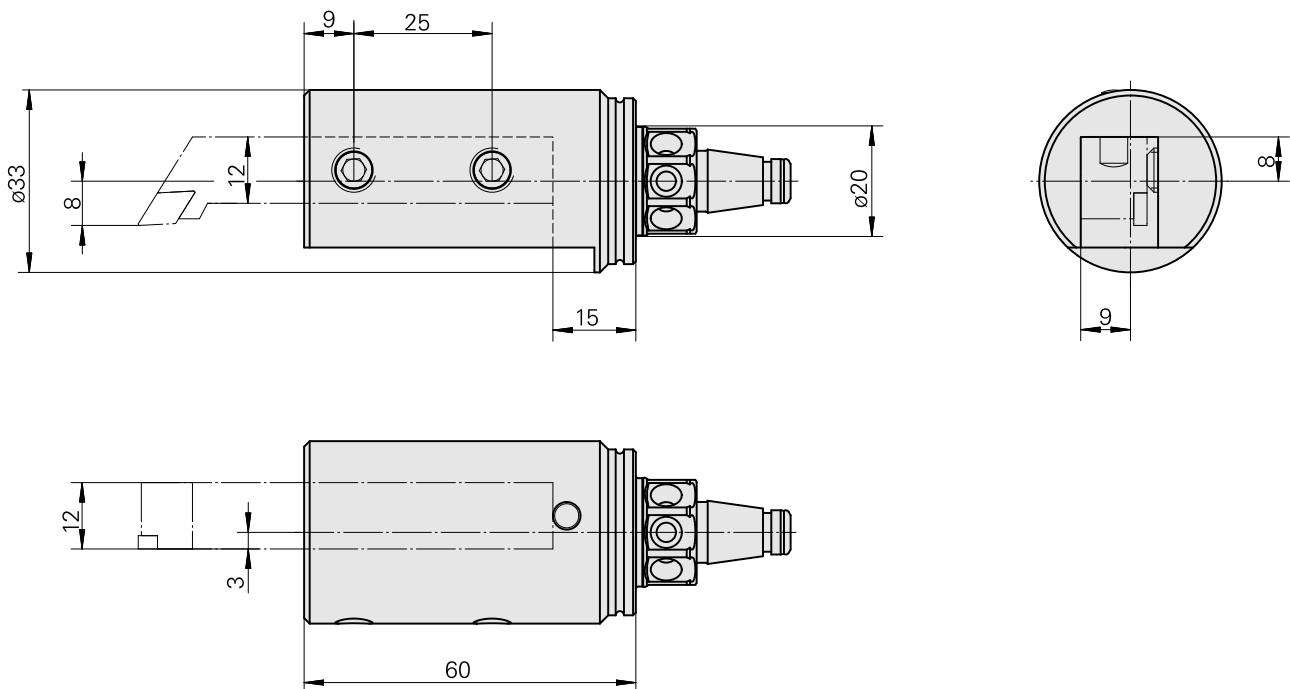

## WFB 20-12 Square 12x12, right, without gripper groove

### Technical data

TH accessories category

WFB 20-12

Mounting

Square 12x12

Quick change inserts

Turning tool holder