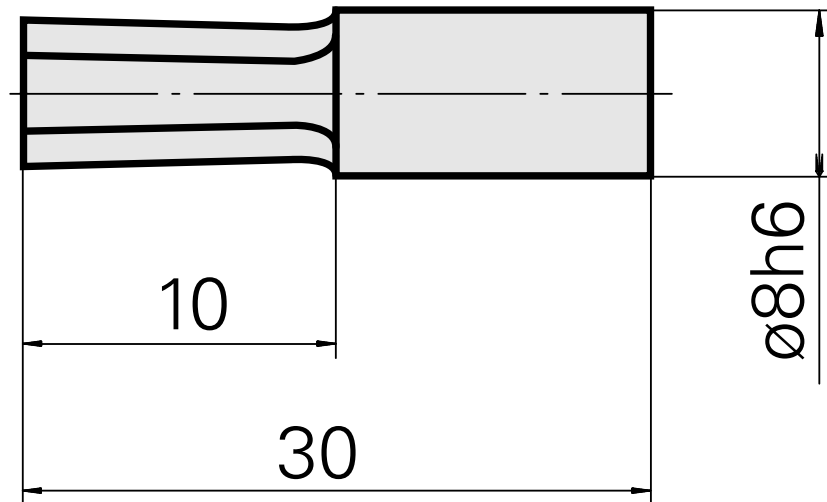

Broach SW2 mm

Technical data

TH accessories category

Broach

Mounting

SW2 mm

Tool mounting

8mm