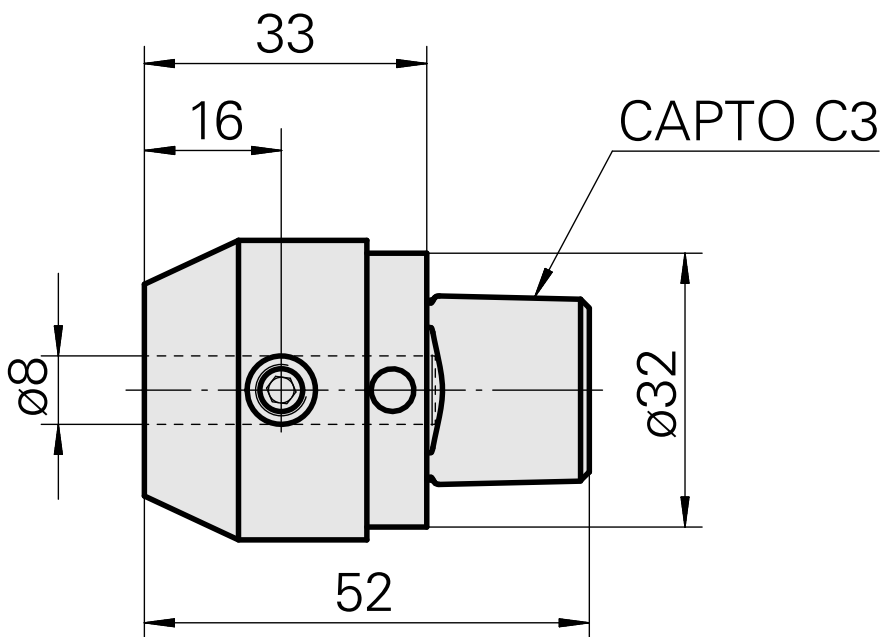

### Technical data

TH accessories category

INDEX CAPTO C3

Mounting

D8

Quick change inserts

Weldon mounting