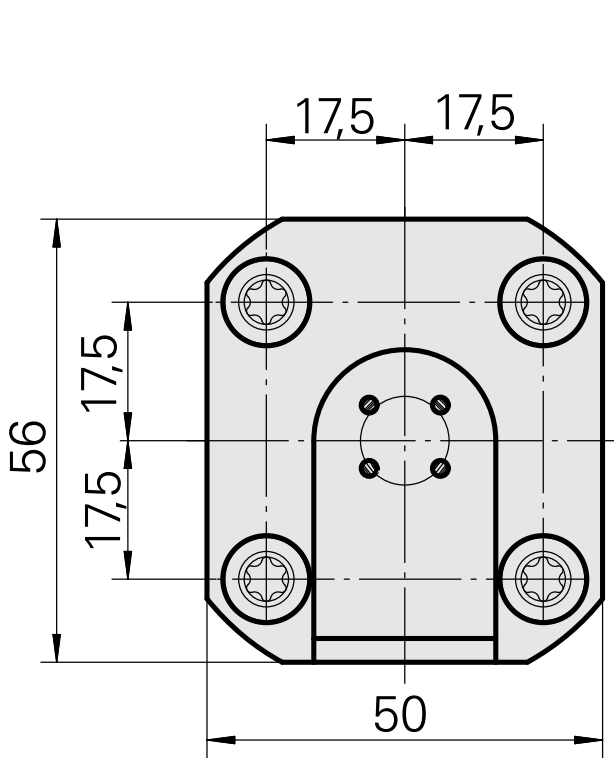

Coolant Supply, internal 80 bar

Technical data

There are currently no additional technical features stored for this product

Documents

Product notes

[DE \(pdf\)](#)

[EN \(pdf\)](#)

[FR \(pdf\)](#)