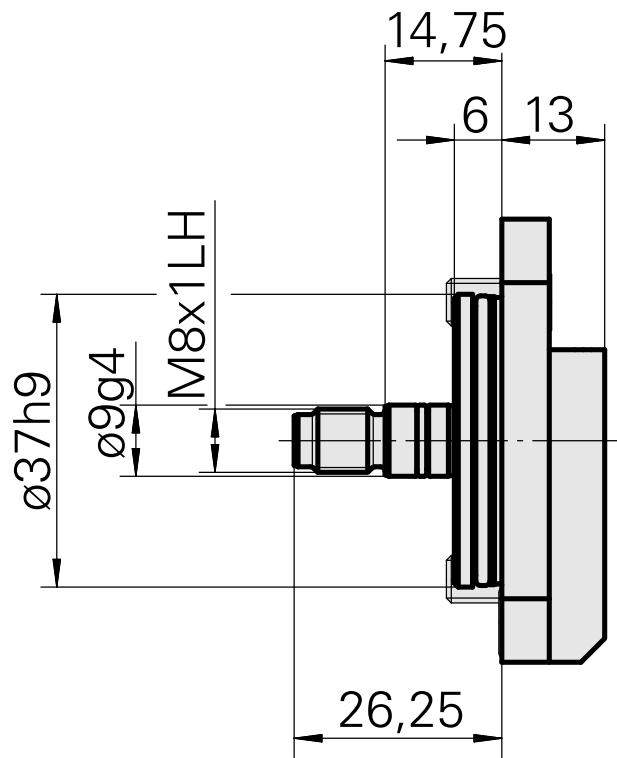

Coolant Supply, internal 80 bar

Technical data

There are currently no additional technical features stored for this product

Documents

Product notes

[DE \(pdf\)](#)

[EN \(pdf\)](#)

[FR \(pdf\)](#)