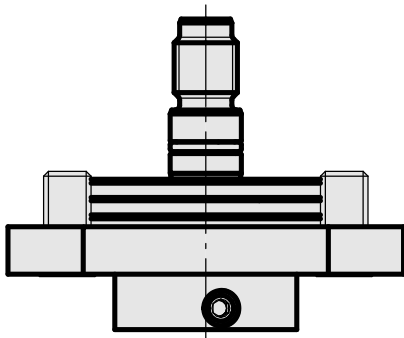

Coolant Supply, internal 80 bar

Technical data

There are currently no additional technical features stored for this product

Documents

Product notes

[DE \(pdf\)](#)

[EN \(pdf\)](#)

[FR \(pdf\)](#)