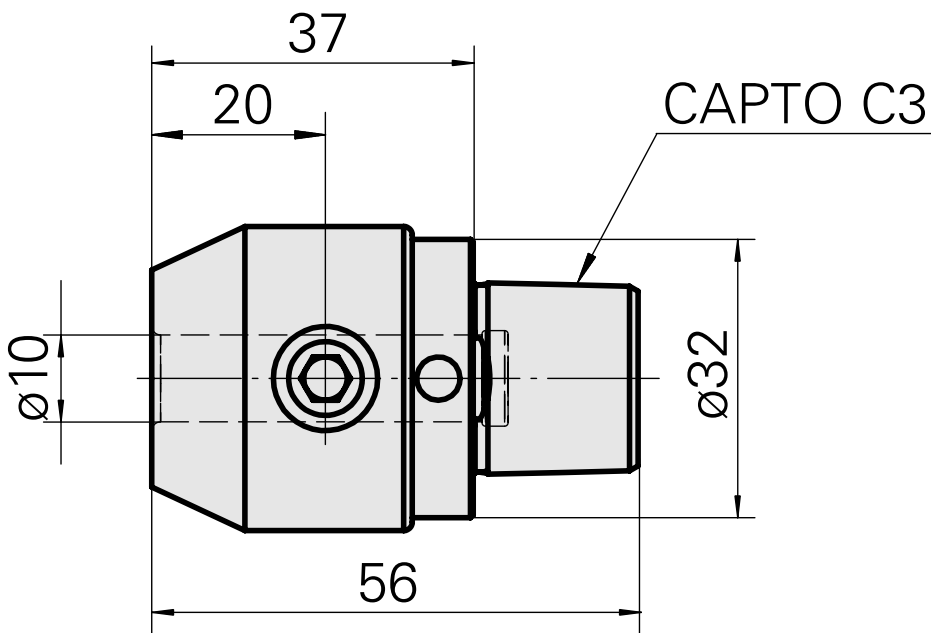

INDEX CAPTO C3 D10

Technical features

TH accessories category

INDEX CAPTO C3

Mounting

D10

Quick change inserts

Weldon mounting