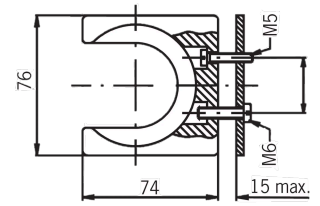

Holder

Technical data

Electrical assemblies

Control element

Protection class

IP67

No 3-side view is currently available for this product

10670321
486200.8551