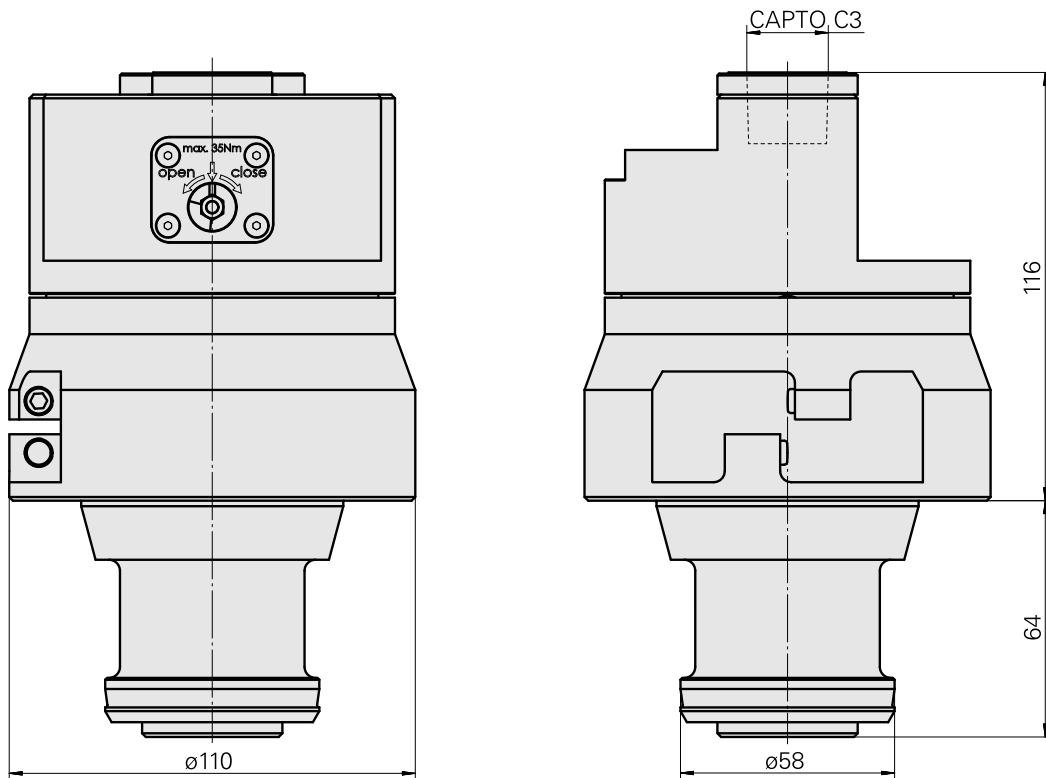

Presetting device /INDEX CAPTO C3

Technical data

TH accessories category

Adapter pre-adjustment block

Tool mounting

CAPTO C3

Documents

No downloads available for this product