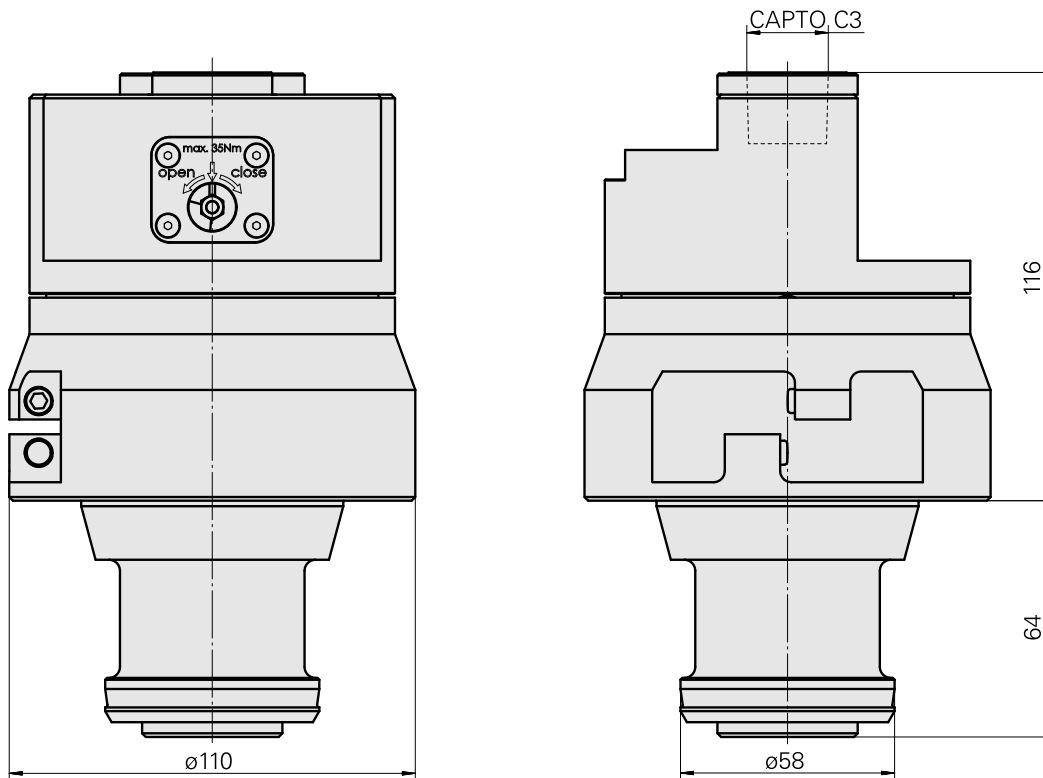

Presetting device /INDEX CAPTO C3

Technical data

TH accessories category

Adapter pre-adjustment block

Tool mounting

CAPTO C3

10657991
W9990998

INDEX