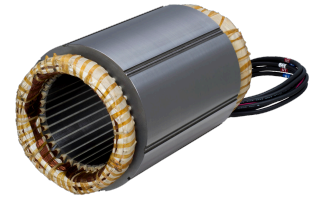


Motor

Technical data

Electrical assemblies

Motor accessories

Rated power W

24000 Watt

No 3-side view is currently available for this product

10643885
223088