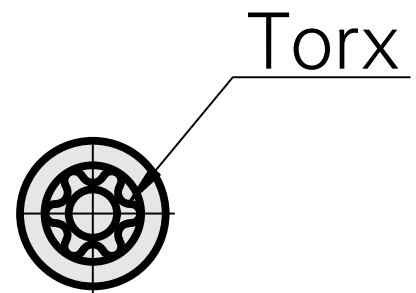

Broach Torx 15

Technical data

TH accessories category	Broach
Mounting	Torx 15
Tool mounting	12mm

Documents

No downloads available for this product