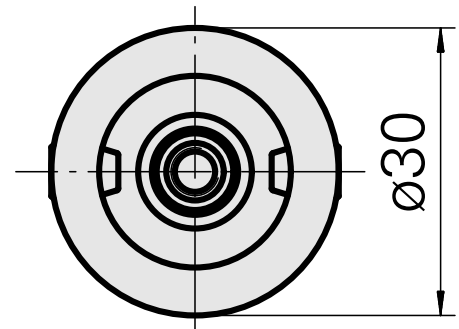

### Technical data

TH accessories category	WFB 20-12
Mounting	WFB 20-12
Quick change inserts	miscell mounting